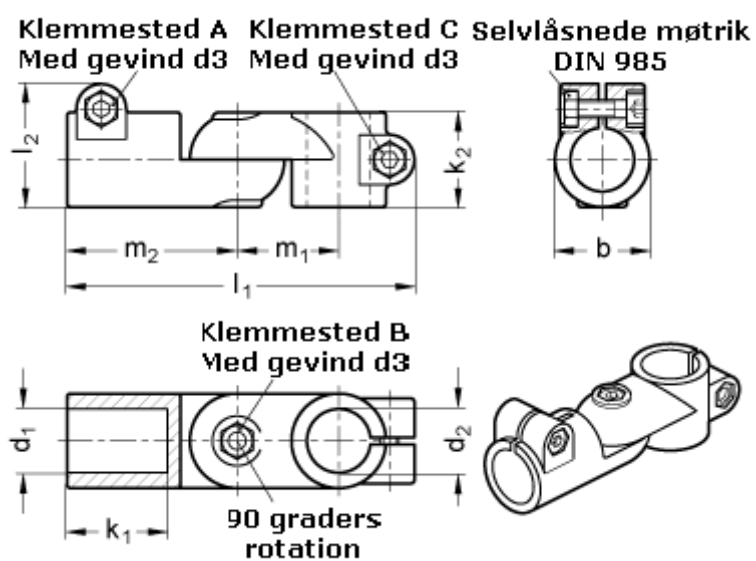

Article number: 20284B40B48S2SW

Description: E+G Swivel connector joint  
GN284-B40-B48-2-SW

## Measures

$b = 65$	$m_1 = 70$
$d_1 = B40$	$m_2 = 115$
$d_2 = B48$	
$d_3 = M10$	
$k_1 = 74.0$	
$k_2 = 65$	
$l_1 = 230$	
$l_2 = 77.5$	